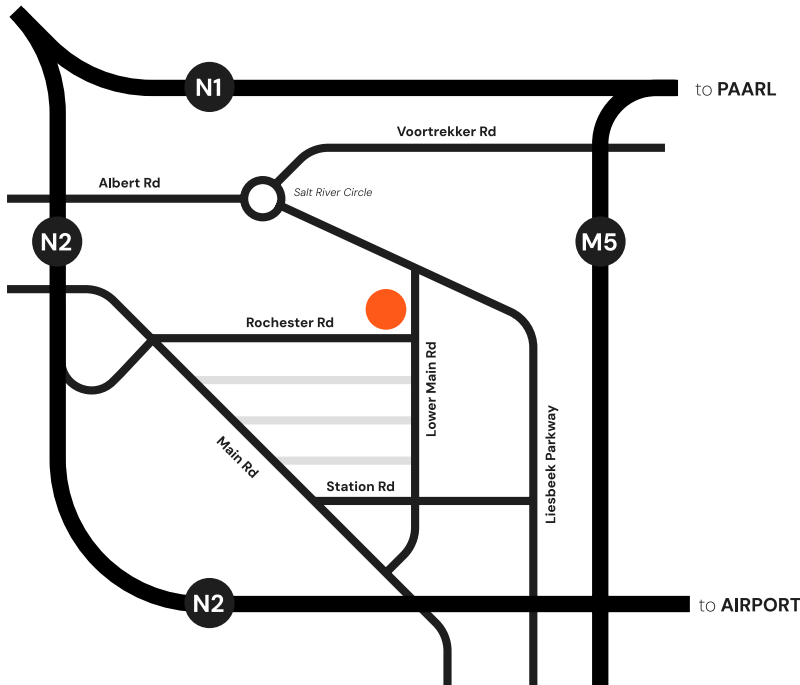

Grinder Studios

46 Rochester Road, Observatory 7925,
Cape Town, South Africa

Tel +27 21 486 8610

Email info@grinderfilms.com

Website www.grinderfilms.com

to CITY OF
CAPE TOWN

OVERVIEW

- Total Floor Space 485m²
- Studio Roof Height 4,5 m
- Remote Live-Streaming via FIBRE (*all-apps*)
- Electric Gear-Lift & Loading Bay
- Airconditioning & Extraction
- 150amp 3-Phase Studio Power (*2x63amp-outlets*)
- Standby Generators & UPS Systems