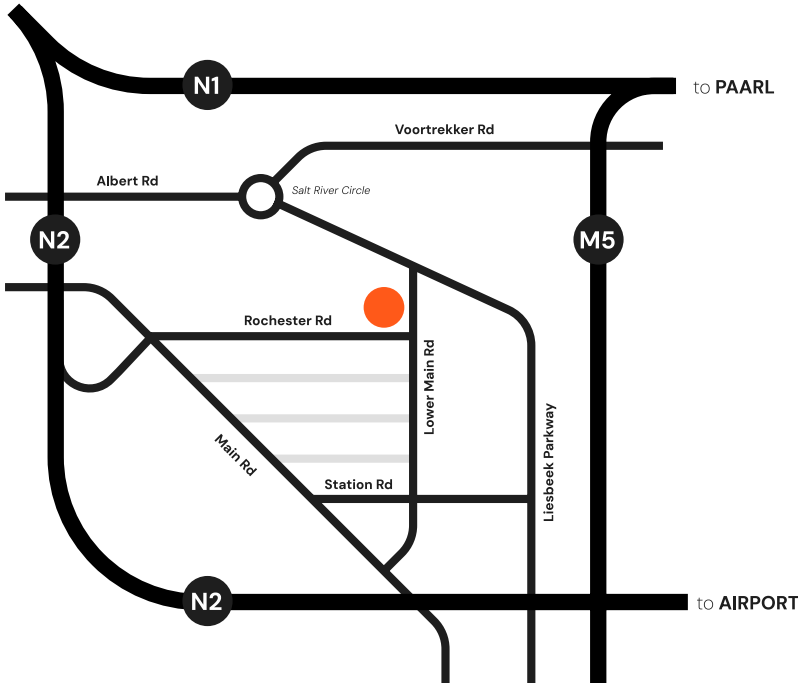

Grinder Studios

46 Rochester Road, Observatory 7925,
Cape Town, South Africa

Tel +27 21 486 8610

Email info@grinderfilms.com

Website www.grinderfilms.com

to CITY OF
CAPE TOWN

OVERVIEW

- Total Floor Space 485m²
- Studio Roof Height 4,5 m
- Remote Live-Streaming via FIBRE (*all-apps*)
- Electric Gear-Lift & Loading Bay
- Airconditioning & Extraction
- 150amp 3-Phase Studio Power (*2x63amp-outlets*)
- Standby Generators & UPS Systems