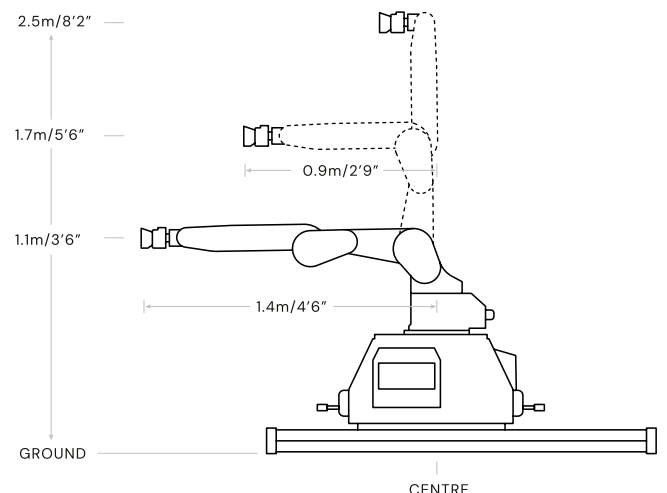

Sub-Total

R156,495.00 ZAR 156,495.00

Insurance 2.65%

R4,147.12 ZAR 4,147.12

Total (Ex.vat)

R160,642.12 ZAR 160,642.12

PLEASE NOTE:

Bolt Junior+ on Pedestal
Scope only as per above quote.
Deposit 50% payment due on booking to secure.
Balance due on job completion.
Technical Briefing & Recce Essential.
Crew Overtime @ standard industry rates
Extra goods & services beyond approved quoted scope.
Power supply 220volt single phase.
Overnight Security & Safe Storage essential
Additional insurance cover required for high-risk setups.
Risk-assesment essential.
KM above 40km are charged at R5,50 +vat
Invoice on final scope post wrap.