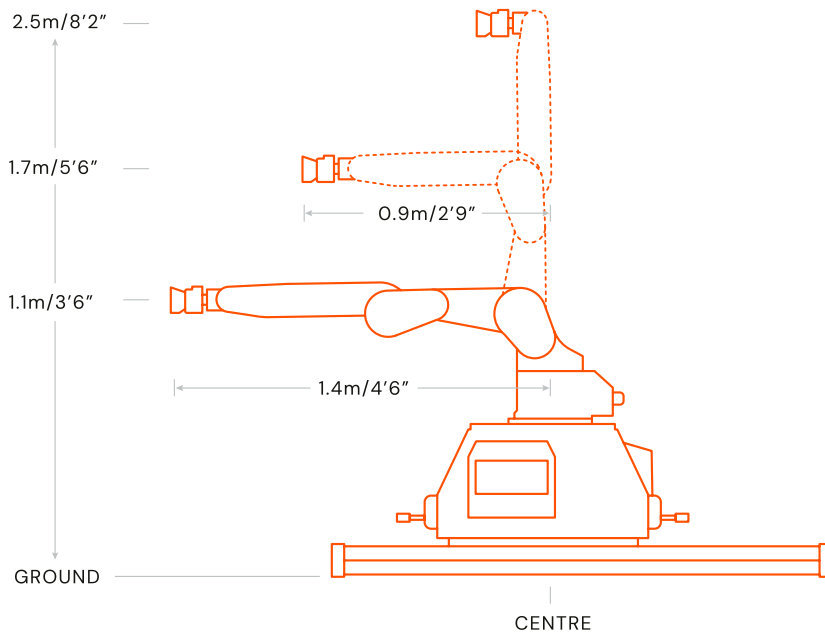

# Bolt Jr+ Specifications

Bolt™ Jr+ is a compact, lighter weight high-speed camera robot with a longer reach than the Bolt™ Jr. The agile, smaller rig also comes with an increased camera payload (10kg) and is an ideal solution for smaller spaces or location work.

### MAX REACH (FROM ROTATE CENTRE)

1.4m / 4'6"